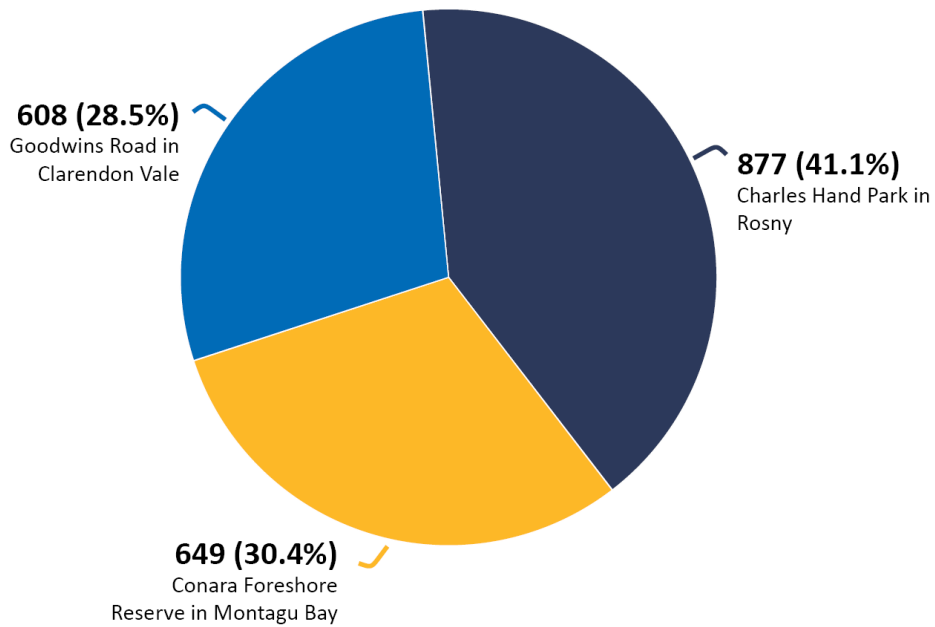

Clarence... a brighter place

Draft Dog Management Policy Stage 1 Consultation Results

DO YOU OWN A DOG?

ARE YOU A CLARENCE RESIDENT?

WHAT SUBURB DO YOU LIVE IN?

Other suburbs include:
 Tranmere, Sandford,
 Mornington, Acton
 Park, Rokeby, Rose
 Bay, Seven Mile Beach,
 Rosny, Oakdowns,
 Warrane, Lenah Valley,
 Montagu Bay, Cremorne,
 South Arm, Cambridge,
 Richmond, Risdon Vale,
 Clifton Beach, Old Beach,
 Otago, New Town, Roches
 Beach, Glenorchy, Mount
 Rumney, Sandy Bay,
 Hobart, Moonah, South
 Hobart, Lutana, West
 Hobart, Opossum Bay,
 Kingston Beach, Mount
 Stuart, Blackmans Bay,
 Claremont.

WHAT IS YOUR PREFERRED OPTION FOR BELLERIVE AND HOWRAH BEACH?

DO YOU AGREE WITH ANZAC PARK BECOMING ON-LEAD?

WHAT IS YOUR PREFERRED OPTION FOR ROCHES BEACH?

WHAT IS YOUR PREFERRED OPTION FOR A GREYHOUND DOG PARK?