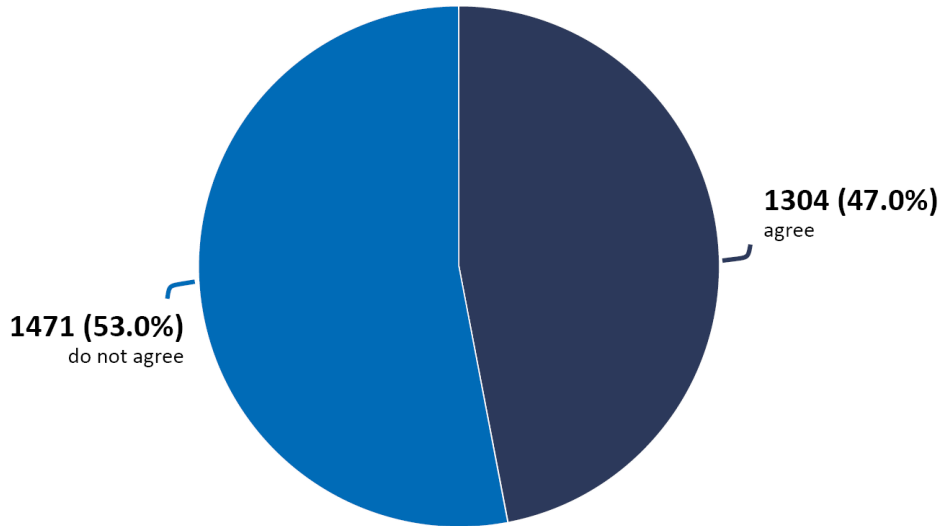

DO YOU AGREE WITH ANZAC PARK BECOMING ON-LEAD?