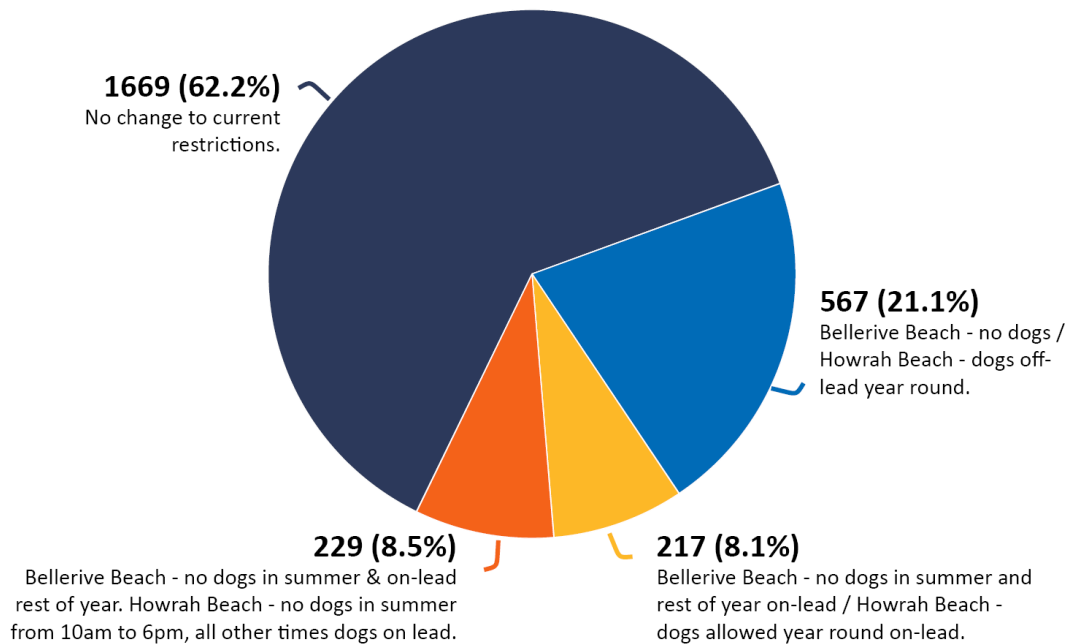

Clarence... a brighter place

Draft Dog Management Policy Stage 1 Consultation Results

DO YOU OWN A DOG?

ARE YOU A CLARENCE RESIDENT?

WHAT SUBURB DO YOU LIVE IN?

Other suburbs include:
 Tranmere, Sandford,
 Mornington, Acton
 Park, Rokeby, Rose
 Bay, Seven Mile Beach,
 Rosny, Oakdowns,
 Warrane, Lenah Valley,
 Montagu Bay, Cremorne,
 South Arm, Cambridge,
 Richmond, Risdon Vale,
 Clifton Beach, Old Beach,
 Otago, New Town, Roches
 Beach, Glenorchy, Mount
 Rumney, Sandy Bay,
 Hobart, Moonah, South
 Hobart, Lutana, West
 Hobart, Opossum Bay,
 Kingston Beach, Mount
 Stuart, Blackmans Bay,
 Claremont.

WHAT IS YOUR PREFERRED OPTION FOR BELLERIVE AND HOWRAH BEACH?

DO YOU AGREE WITH ANZAC PARK BECOMING ON-LEAD?

WHAT IS YOUR PREFERRED OPTION FOR ROCHES BEACH?

WHAT IS YOUR PREFERRED OPTION FOR A GREYHOUND DOG PARK?