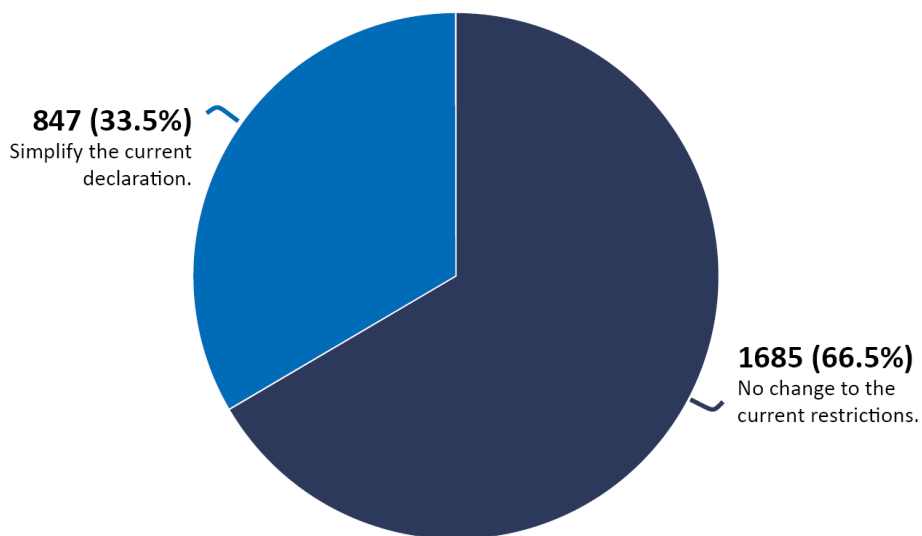

WHAT IS YOUR PREFERRED OPTION FOR ROCHES BEACH?