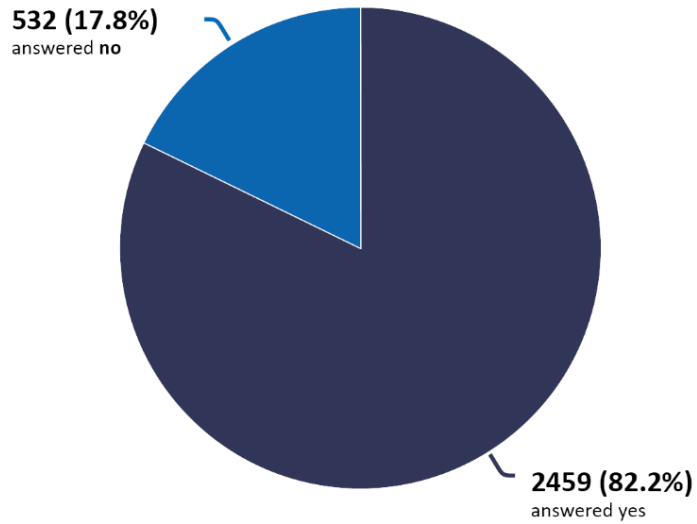

Clarence... a brighter place

Draft Dog Management Policy Stage 1 Consultation Results

DO YOU OWN A DOG?

ARE YOU A CLARENCE RESIDENT?

WHAT SUBURB DO YOU LIVE IN?

Other suburbs include:
 Tranmere, Sandford,
 Mornington, Acton
 Park, Rokeby, Rose
 Bay, Seven Mile Beach,
 Rosny, Oakdowns,
 Warrane, Lenah Valley,
 Montagu Bay, Cremorne,
 South Arm, Cambridge,
 Richmond, Risdon Vale,
 Clifton Beach, Old Beach,
 Otago, New Town, Roches
 Beach, Glenorchy, Mount
 Rumney, Sandy Bay,
 Hobart, Moonah, South
 Hobart, Lutana, West
 Hobart, Opossum Bay,
 Kingston Beach, Mount
 Stuart, Blackmans Bay,
 Claremont.