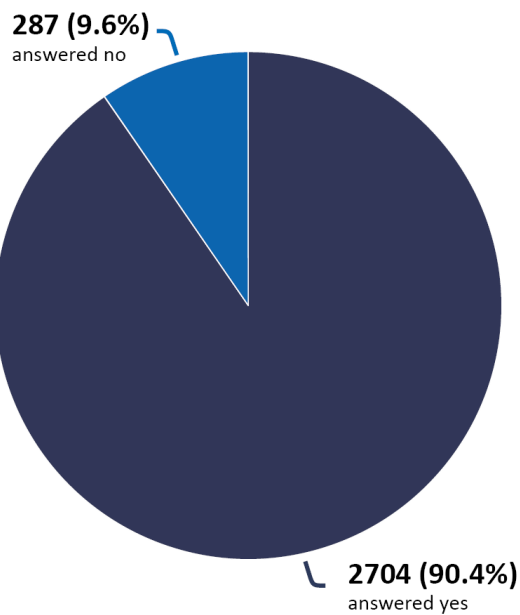

Clarence... a brighter place

Draft Dog Management Policy Stage 1 Consultation Results

DO YOU OWN A DOG?

ARE YOU A CLARENCE RESIDENT?

WHAT SUBURB DO YOU LIVE IN?

Other suburbs include:
 Tranmere, Sandford,
 Mornington, Acton
 Park, Rokeby, Rose
 Bay, Seven Mile Beach,
 Rosny, Oakdowns,
 Warrane, Lenah Valley,
 Montagu Bay, Cremorne,
 South Arm, Cambridge,
 Richmond, Risdon Vale,
 Clifton Beach, Old Beach,
 Otago, New Town, Roches
 Beach, Glenorchy, Mount
 Rumney, Sandy Bay,
 Hobart, Moonah, South
 Hobart, Lutana, West
 Hobart, Opossum Bay,
 Kingston Beach, Mount
 Stuart, Blackmans Bay,
 Claremont.