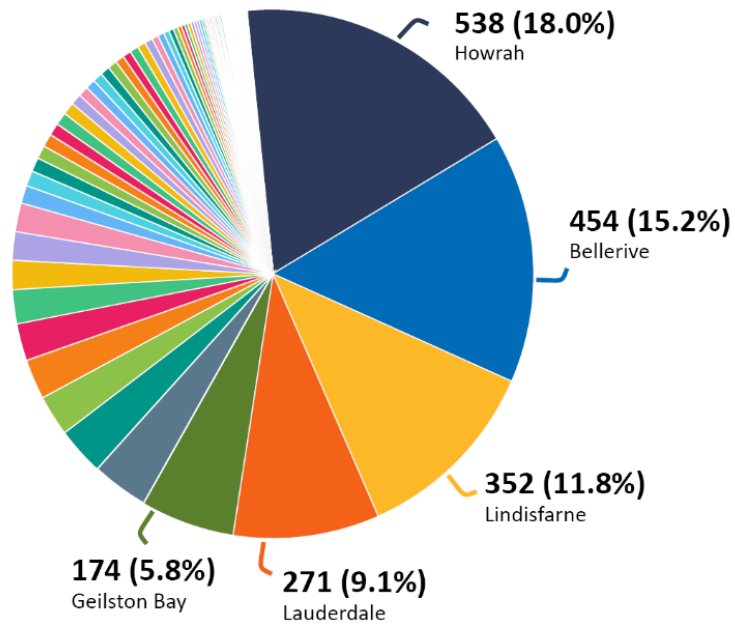

Clarence... a brighter place

Draft Dog Management Policy Stage 1 Consultation Results

DO YOU OWN A DOG?

ARE YOU A CLARENCE RESIDENT?

WHAT SUBURB DO YOU LIVE IN?

Other suburbs include:
 Tranmere, Sandford,
 Mornington, Acton
 Park, Rokeby, Rose
 Bay, Seven Mile Beach,
 Rosny, Oakdowns,
 Warrane, Lenah Valley,
 Montagu Bay, Cremorne,
 South Arm, Cambridge,
 Richmond, Risdon Vale,
 Clifton Beach, Old Beach,
 Otago, New Town, Roches
 Beach, Glenorchy, Mount
 Rumney, Sandy Bay,
 Hobart, Moonah, South
 Hobart, Lutana, West
 Hobart, Opossum Bay,
 Kingston Beach, Mount
 Stuart, Blackmans Bay,
 Claremont.

WHAT IS YOUR PREFERRED OPTION FOR BELLERIVE AND HOWRAH BEACH?

DO YOU AGREE WITH ANZAC PARK BECOMING ON-LEAD?

WHAT IS YOUR PREFERRED OPTION FOR ROCHES BEACH?

WHAT IS YOUR PREFERRED OPTION FOR A GREYHOUND DOG PARK?